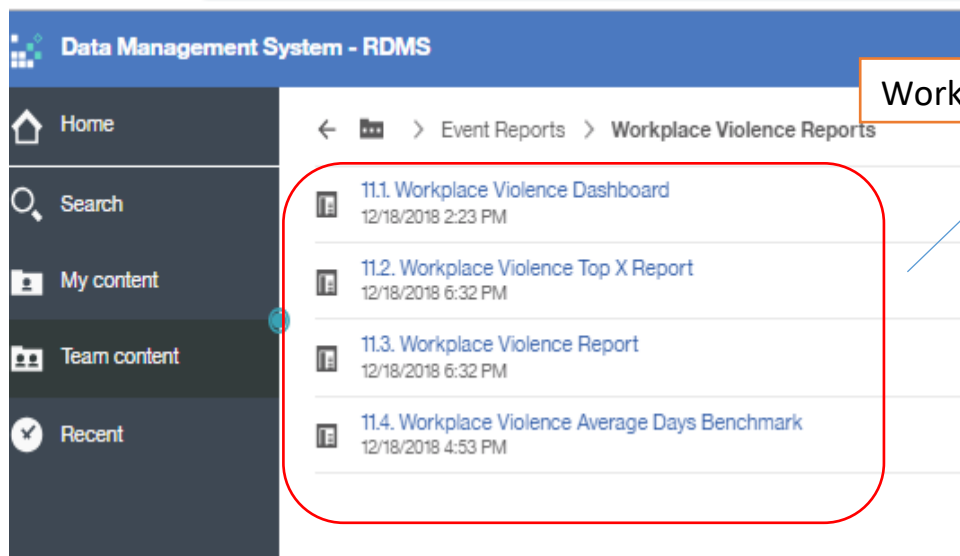

December 2018 - RDMS Release Notes

Workplace violence reports

- The Workplace Violence Reports folder is found in the Event Reports folder.
- The Workplace Violence Reports folder contains benchmark workplace violence reports.
- Screenshots are below

Workplace violence reports

<https://dmscognos.ucop.edu/ibmcognos/bi/?perspective=home>

11.1 Workplace Violence Dashboard

11.2 Workplace Violence Top X Report

11.3 Workplace Violence Report

11.4 Workplace Violence Average Days Benchmark