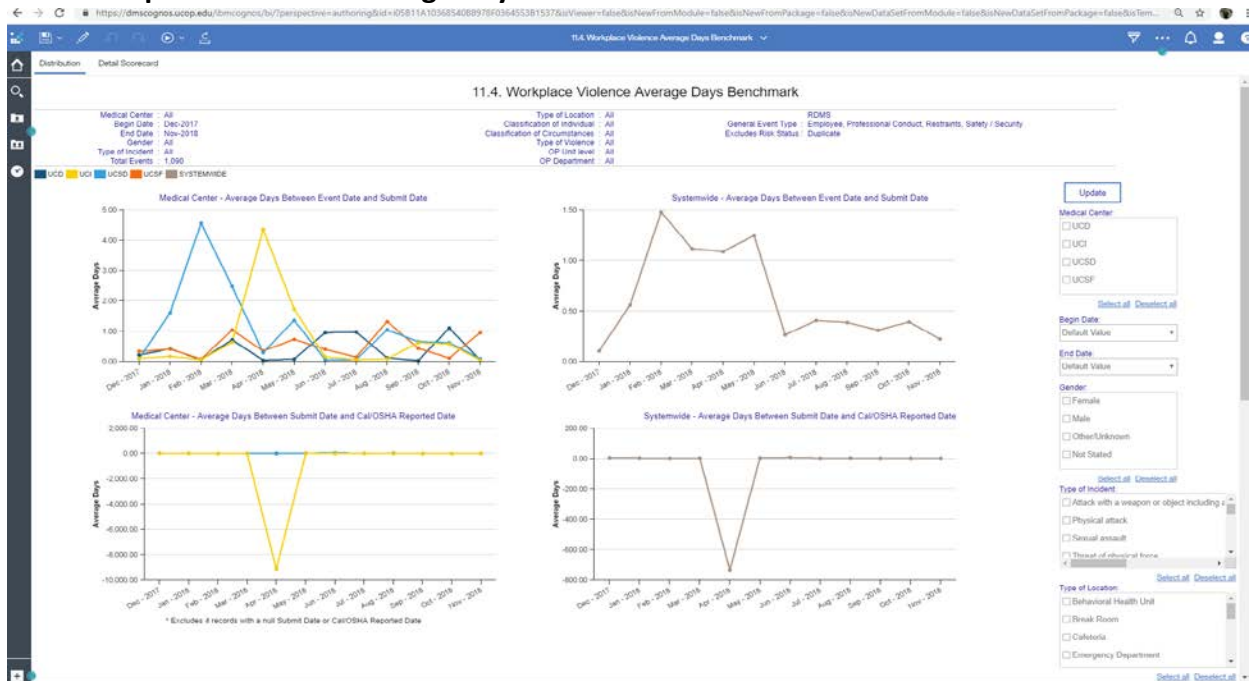

December 2018 - RDMS Release Notes

Workplace violence reports

- The Workplace Violence Reports folder is found in the Event Reports folder.
- The Workplace Violence Reports folder contains benchmark workplace violence reports.
- Screenshots are below

Workplace violence reports

<https://dmscognos.ucop.edu/ibmcognos/bi/?perspective=home>

11.1 Workplace Violence Dashboard

11.2 Workplace Violence Top X Report

11.3 Workplace Violence Report

11.4 Workplace Violence Average Days Benchmark