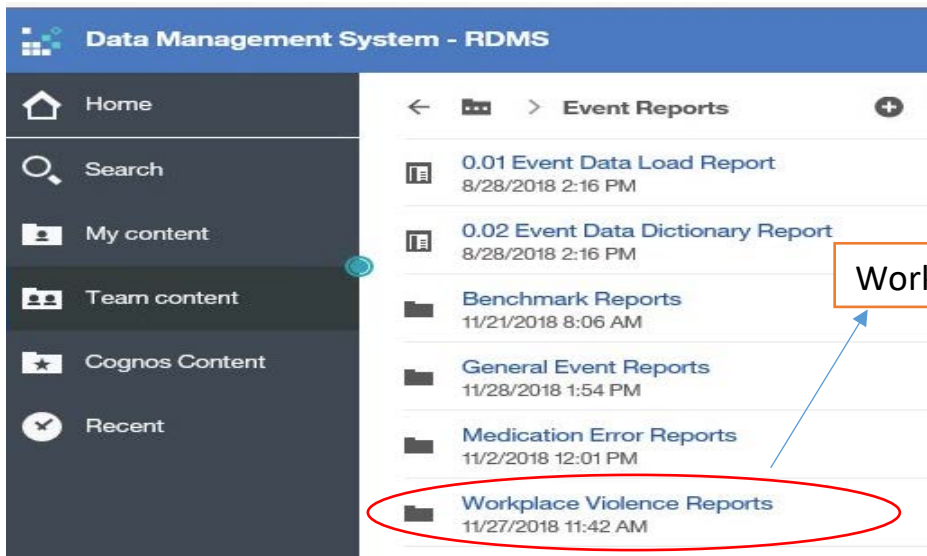

December 2018 - RDMS Release Notes

Workplace violence reports

- The Workplace Violence Reports folder is found in the Event Reports folder.
- The Workplace Violence Reports folder contains benchmark workplace violence reports.
- Screenshots are below

Workplace violence reports

<https://dmscognos.ucop.edu/ibmcognos/bi/?perspective=home>

11.1 Workplace Violence Dashboard

11.2 Workplace Violence Top X Report

11.3 Workplace Violence Report

11.4 Workplace Violence Average Days Benchmark